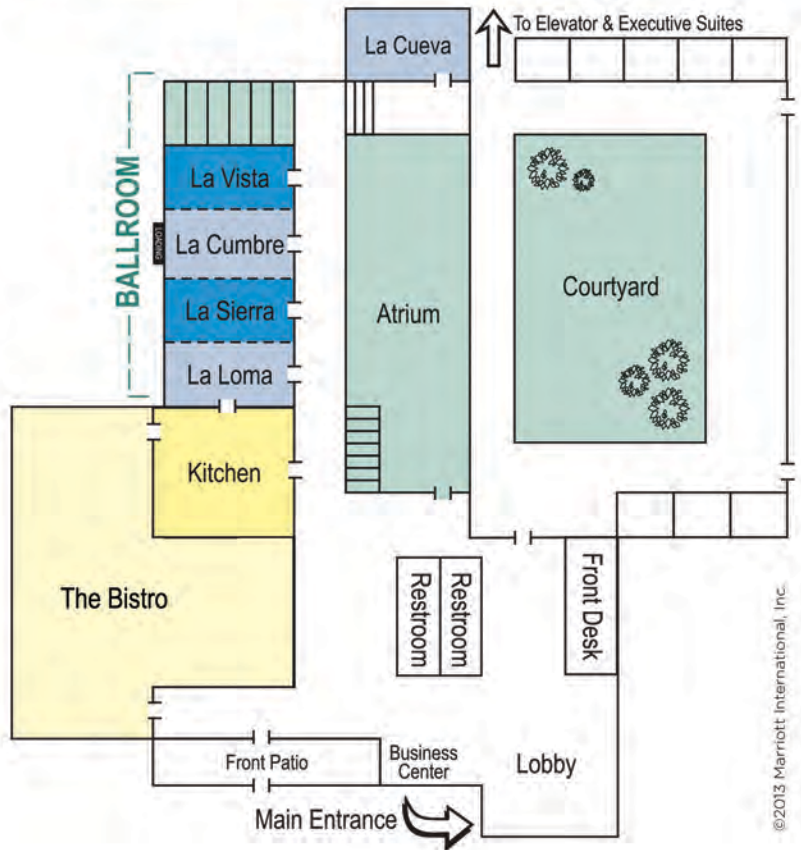

Meeting Facilities

Over 7,000 square feet of meeting and banquet space • La Sala Ballroom accommodates up to 300 guests • Six meeting and breakout rooms • On-site catering services • Free Wi-Fi internet access • Complimentary and plentiful parking • No resort fees • Video and teleconferencing capabilities • Audio/visual devices and technicians

Guest Room Amenities

209 spacious guest rooms and suites • Large well-lit work desk, ergonomic chair • Free Wi-Fi internet access • Comfortable sitting area • Individual climate control • AM/FM alarm clock radio • 37" flat screen television • HBO • Satellite TV • In-room pay movies • Wet bar • Telephone with data port • Bistro-to-Go Room Service

Facilities & Services

Indoor heated pool and whirlpool • Fitness center • On-site coin-operated laundry • Dry cleaning services • Full-service business center with internet and printing services • On-site restaurant, The Bistro, serving breakfast and dinner • Starbucks coffee available • Free Wi-Fi internet access • Ample complimentary parking • The Market, a 24-hour self-serve pantry

Attractions

Santa Fe Ski Basin (23M) • Santa Fe Opera (11M) • Lensic Theater (5M) • Marty Sanchez Golf Course (5M) • Santa Fe University of Art & Design (2M) • St. John's University (7M) • Georgia O'Keefe Museum (7M) • Palace of the Governors (5M) • New Mexico Museum of Art (5M) • Loretto Chapel (5M)

IT'S A NEW STAY.^{SM}

©2013 Marriott International, Inc.